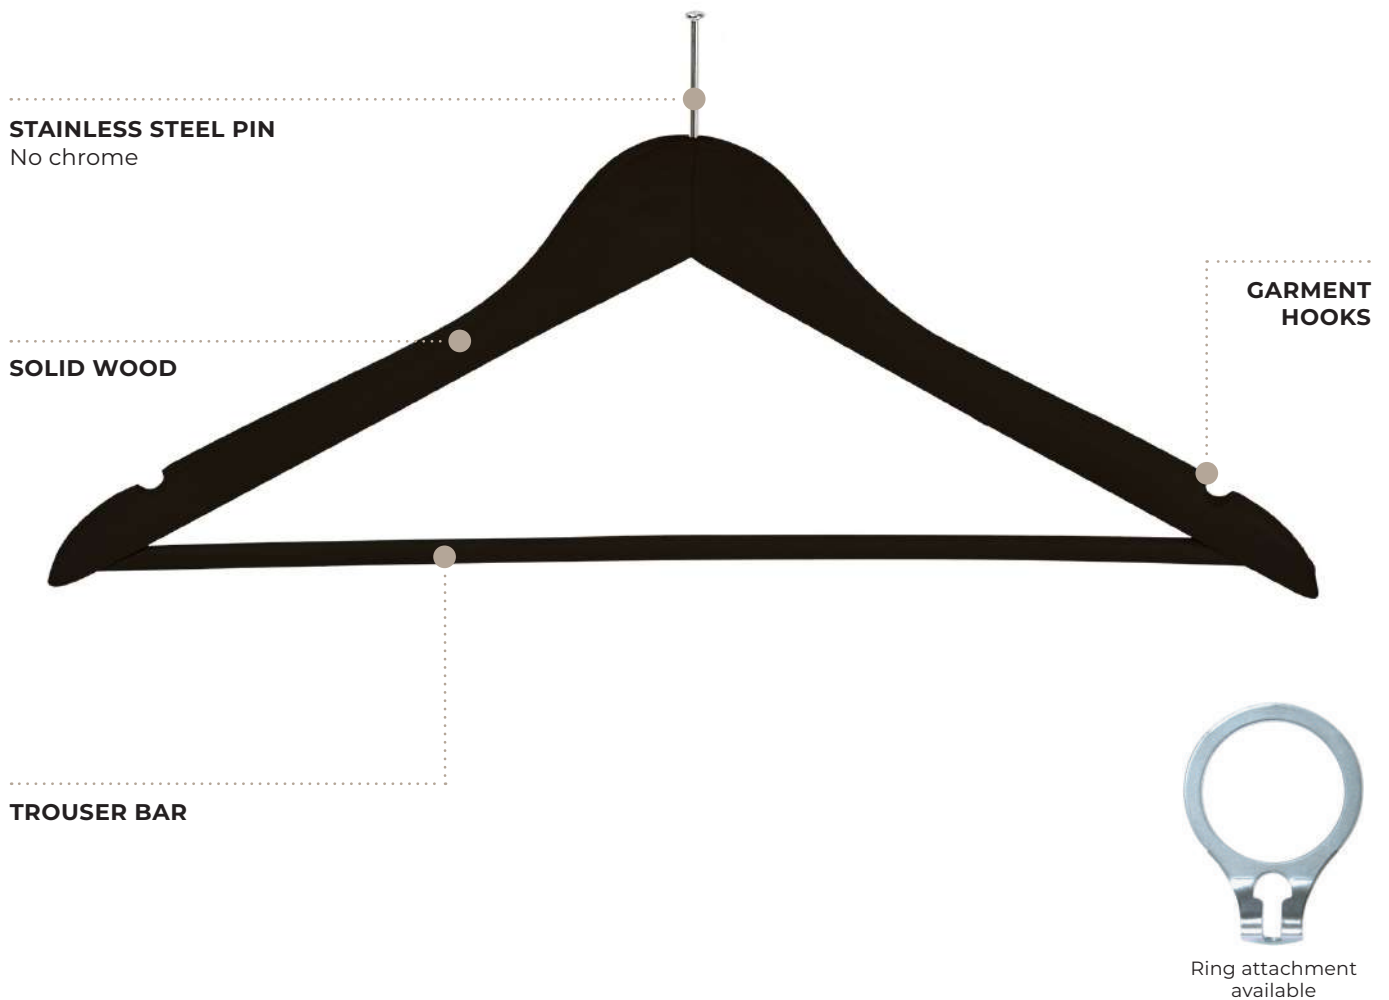

CHELSEA

Guest Hanger with Security Pin

CORBY

Specification

Black
0.10kg

HOTEL
SPECIFIED

ECO
FRIENDLY

NO CHROME
PLATING

CHELSEA

Guest Hanger with Security Pin

CORBY

ABOUT THIS PRODUCT

The Chelsea Guest Hanger combines style, sustainability, and security for your hotel rooms. Made from solid wood, this eco-friendly black hanger features a secure pin, ensuring it stays in place. For additional ease, we also offer a security pin ring to keep your hangers securely in guest rooms. With its black wood finish and practical design, it's the perfect choice for both durability and peace of mind.