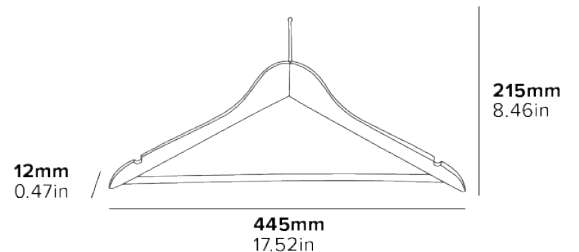

CHELSEA

Guest Hanger with Security Pin

CORBY

Specification

Black
0.10kg

HOTEL
SPECIFIED

ECO
FRIENDLY

NO CHROME
PLATING

CHELSEA

Guest Hanger with Security Pin

CORBY

ABOUT THIS PRODUCT

The Chelsea Guest Hanger combines style, sustainability, and security for your hotel rooms. Made from solid wood, this eco-friendly black hanger features a secure pin, ensuring it stays in place. For additional ease, we also offer a security pin ring to keep your hangers securely in guest rooms. With its black wood finish and practical design, it's the perfect choice for both durability and peace of mind.